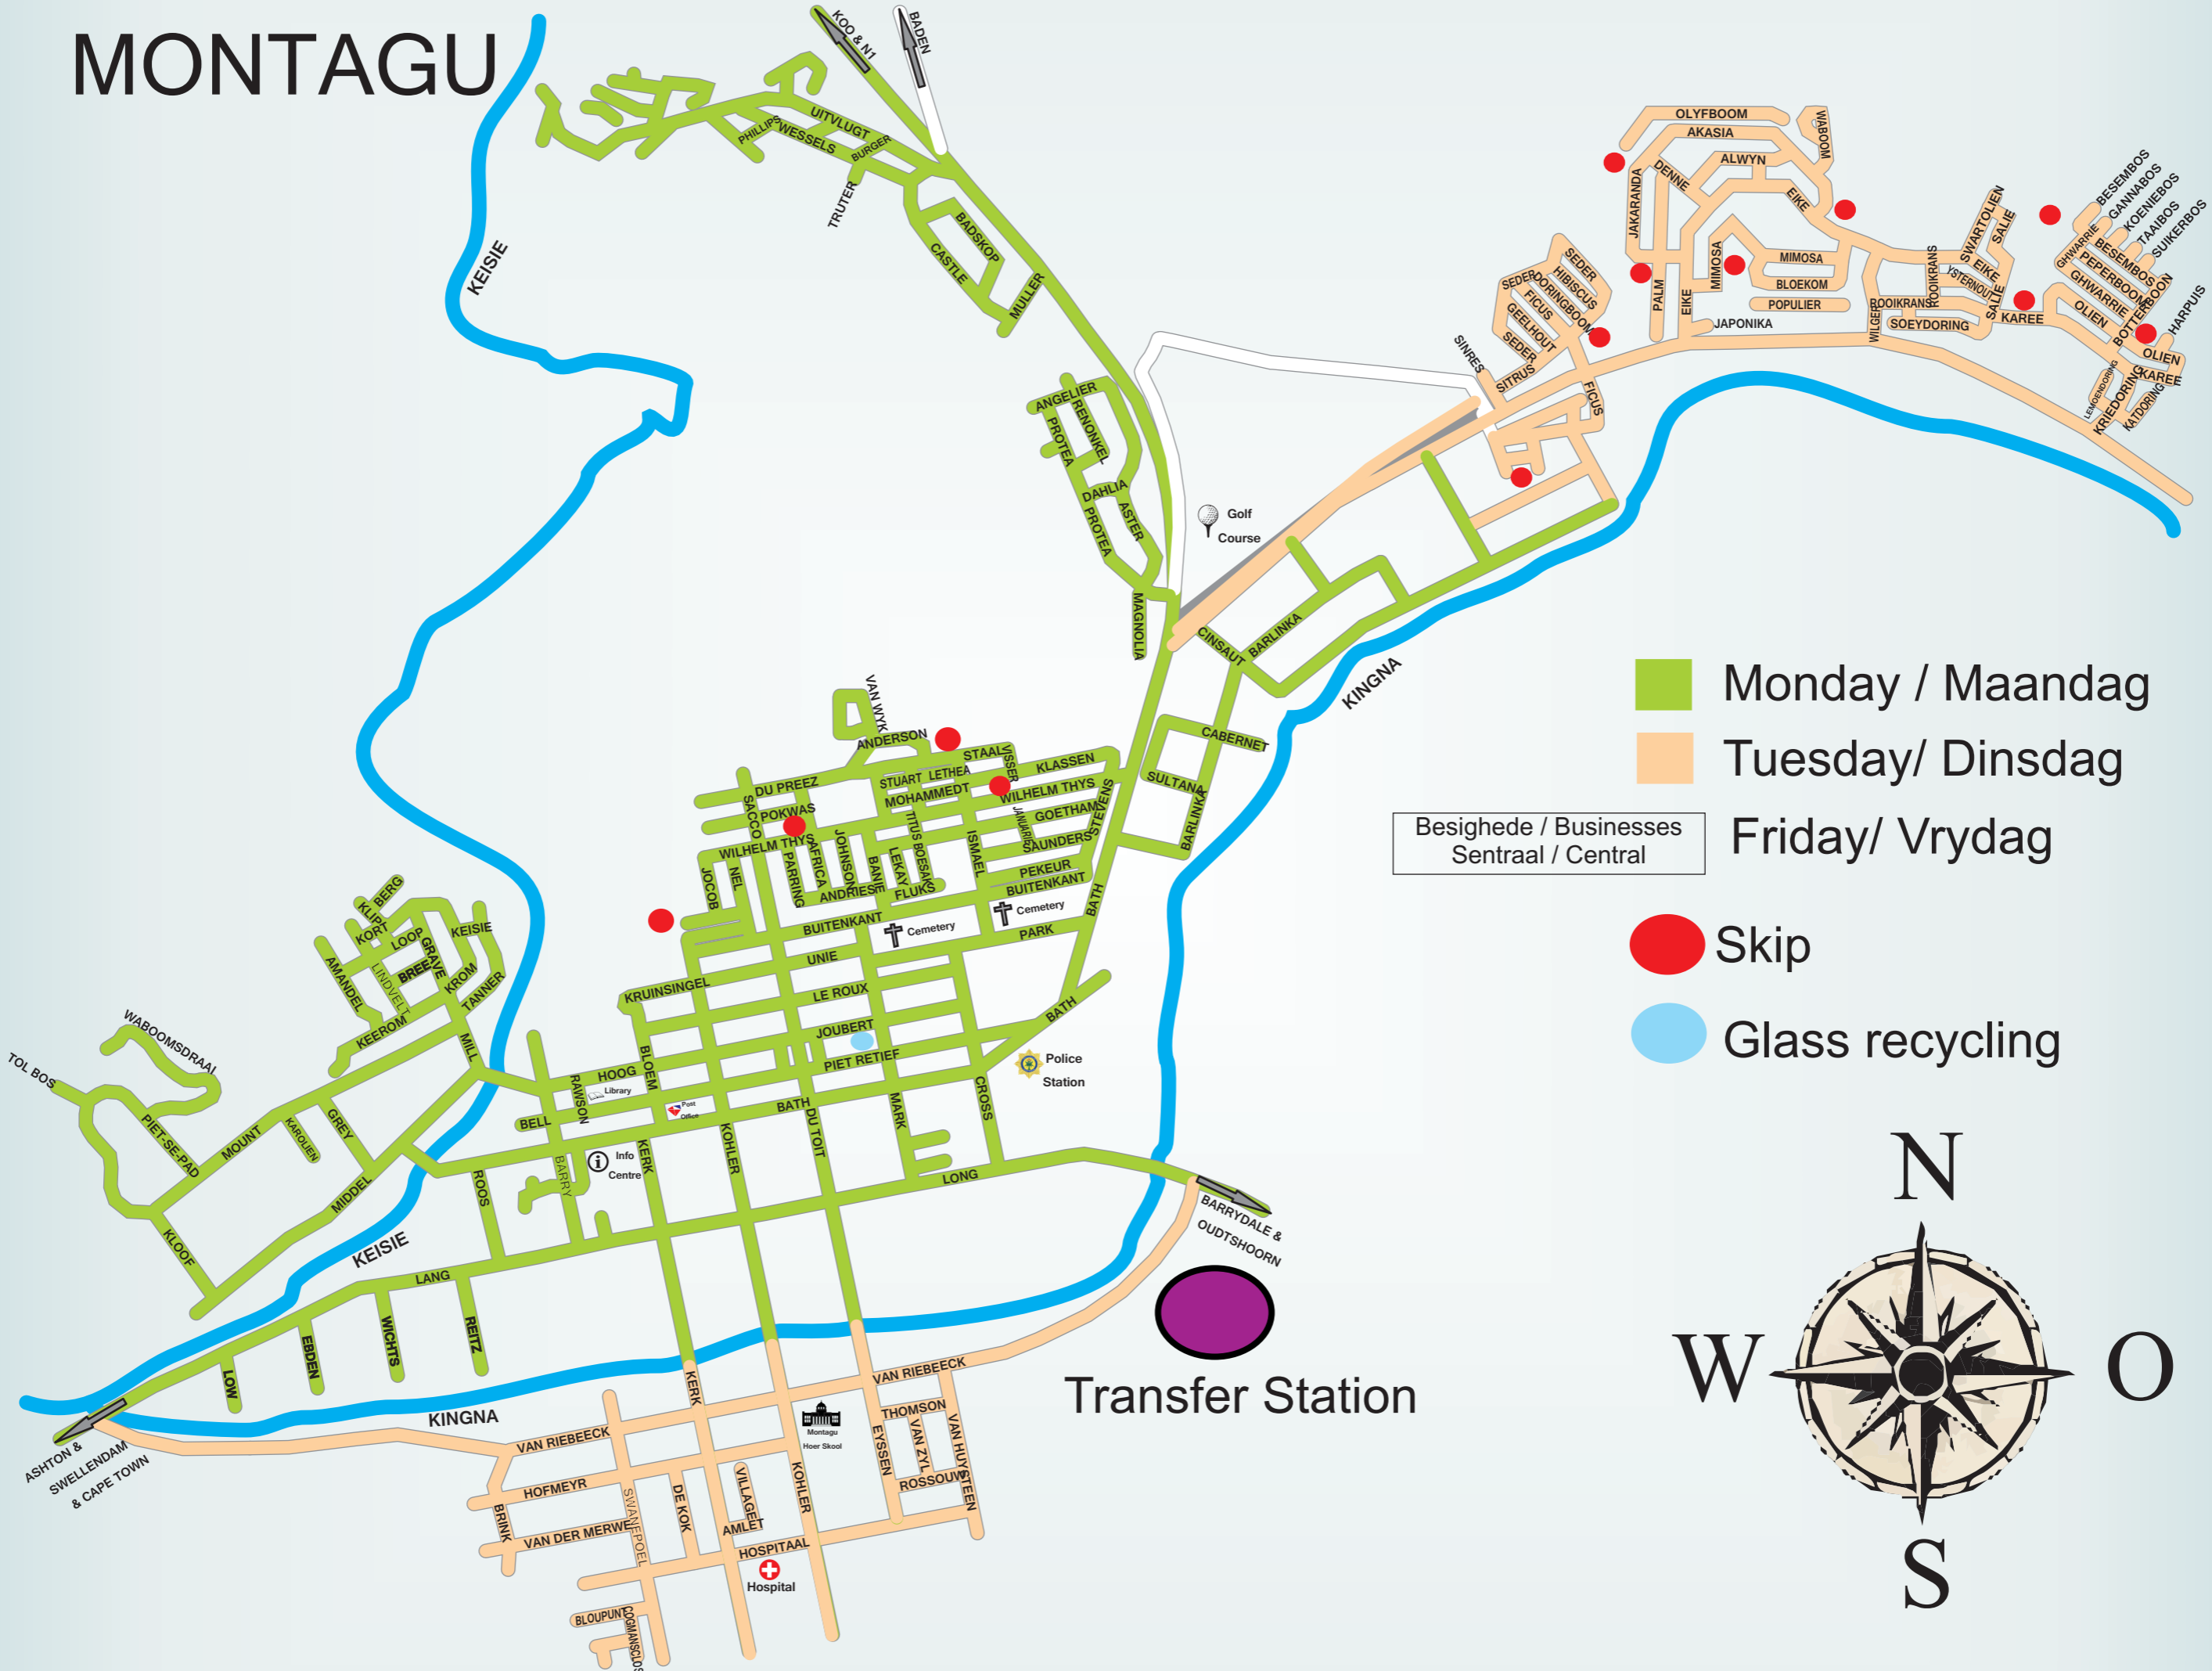

MONTAGU

Monday / Maandag

Tuesday / Dinsdag

Besighede / Businesses
Sentraal / Central

Friday / Vrydag

Skip

Glass recycling

Transfer Station