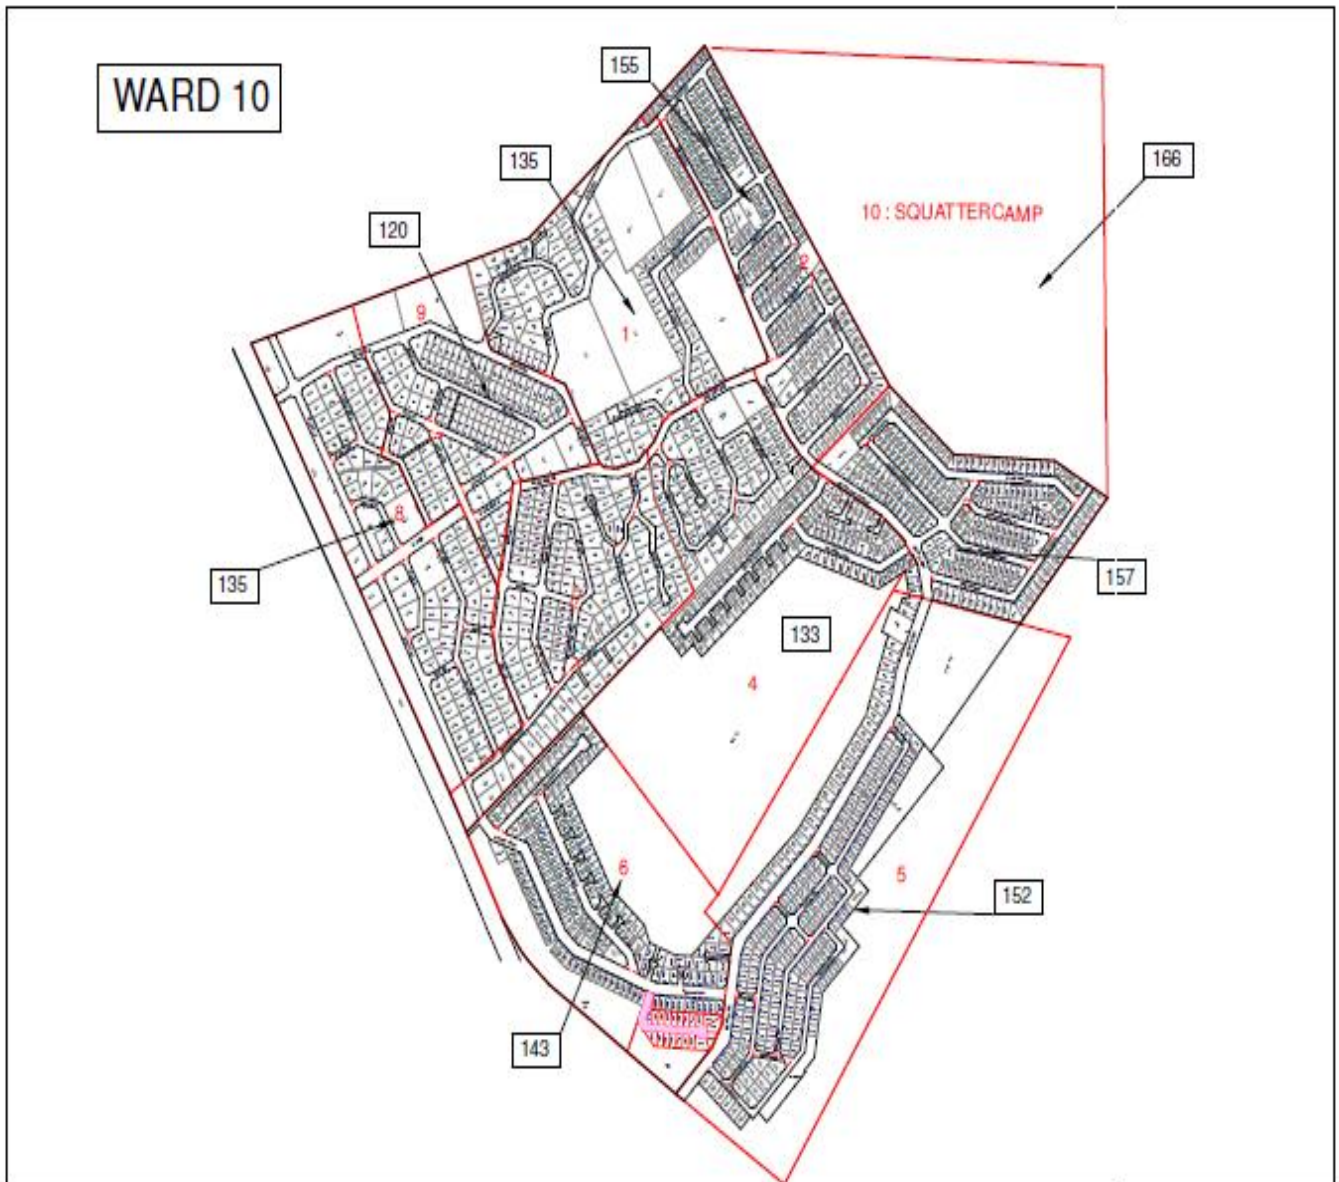

Mphathi Ntayithethwa
071 7679 641
Block 7

Thenjiswa Zenzile
083 7130 610
Block 8

Lucy Plessie
071 0489 771
Block 9

Mbeko Ngxingweni
073 6344 372
Block 10

BOUNDARY MAP**WARD 10 - BLOCKS**

Block	Streets in block
1	Building, Notwalana, Zwedala and Dudumashe. Mketsu , Xanywa, Mafuya and Madlolo
2	Mketsu, Mkhohli, Khuselo, Mantlana and Zwedala Fanele, Kwinana, Nel, Dudumashe,Suluba and Mbeka
3	Mantlana, Wenzile, Dr Nqawe, Mabombo Mkungekwa, Mbotshelwa and Mtebe.
4	Dudumashe, Mantlana, Matoti, Tshoto Gaveni, Nogemane, Mtebe, Memani, Langs, Mana, Mbuza, Msokisi, Mangcola, Libalele, Sibunzi, Bayley
5	Mantlana, Jaftha, Faleni, Ndyinini. Sixishe. Tokwe, Msizi Nyumbeka
6	Father Weader, Walaza,Spofana , Dawie Bocsh Magoqoza, Masela, Movane, Plaastjie, Teu and Cona
7	Matroos, Motasi, Ntantiso, Ndinisa Mase, Gwebityala, Matroos, Mhlom, Booysen
8	Maqolo, Spofana, Krewu, Khosi, Thyalису Gcwabe, Jantjies, Quwe, Khuse,Mobo
9	Building, Kalase, Skelenge, bougard, Faleni Klaas, Ndabeni, Majola
10	Nkandla